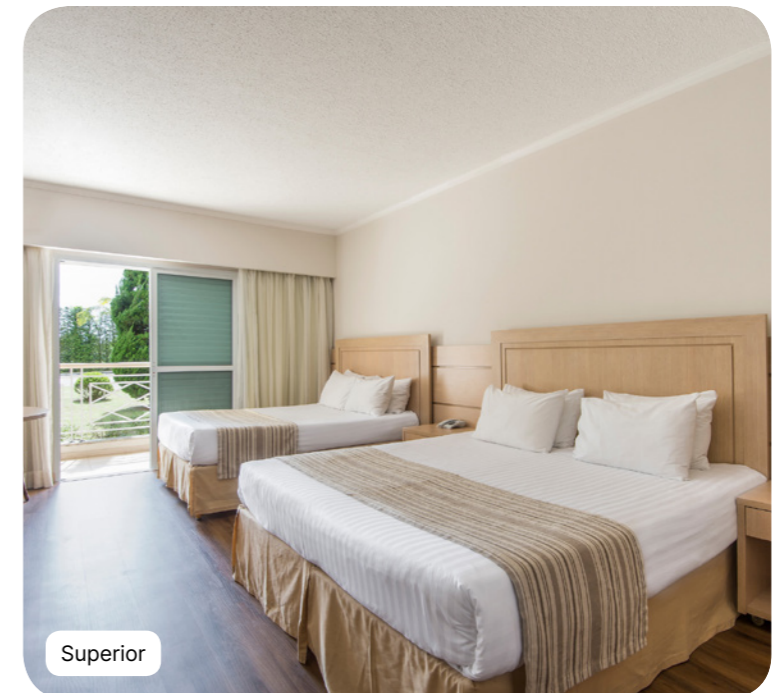

Accommodation

Suite

Deluxe

Superior

Superior

Name	Minimum area (sq ft)	Highlights	Capacity
Superior Room	430.56	Balcony	1 - 3
Superior Room - Lakeside	430.56	Lake Side, Balcony	1 - 3
Family Superior Room	430.56	Balcony	1 - 4
Family Superior Room - Lakeside	430.56	Lake Side, Balcony	1 - 4
Superior Room - Accessible	430.56	Balcony	1 - 3
Connecting Superior Rooms	861.11	Balcony	4 - 6
Connecting Superior Rooms - Lakeside	861.11	Lake Side, Balcony	2 - 6